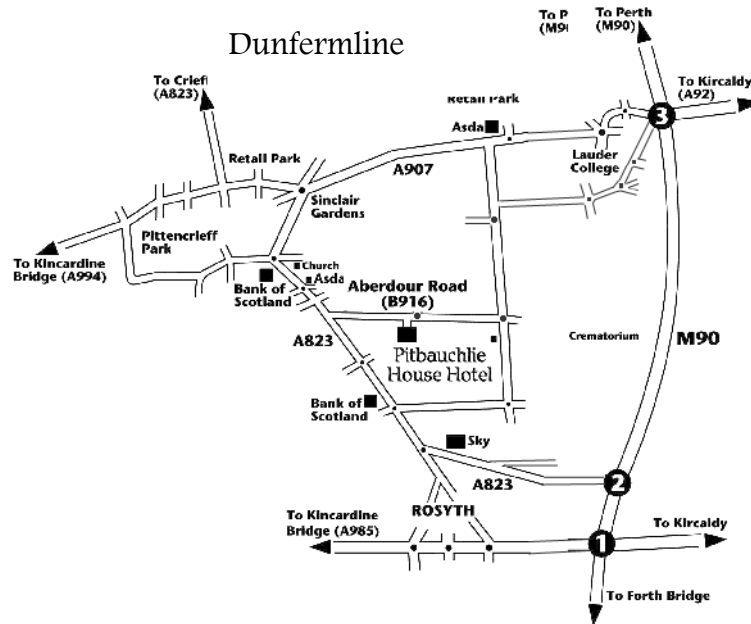

PITBAUCLIE HOUSE HOTEL
ABERDOUR ROAD, DUNFERMLINE
FIFE, KY11 4PB

Tel. 01383 722282 Fax. 01383 620738 E-mail info@pitbauchlie.com

From South A(M)90, Forth Road Bridge

Forth Road Bridge, (toll charge 80p northbound) exit M90 junction 2, onto the A823. Turn right at roundabout; follow signs for "Dunfermline Town Centre". Continue on A823 through two roundabouts. Turn right at traffic lights onto the B916, Aberdour Road (pub on corner, "Cottage Inn"). We are situated ¼ mile on the right.

From the North M90 and Kirkcaldy A92

Motorway junction 3, follow signs for "Dunfermline Town Centre." Continue through 3 roundabouts, passing Lauder college and Asda. Turn left at traffic lights onto Linburn Road. Continue to second roundabout and turn right along Aberdour Road. We are situated 1 mile on left.

From the West Kincardine Bridge A994

From Kincardine Bridge follow signs to Dunfermline. Continue through town centre to first roundabout (Sinclair Gardens). Take the third exit down St. Margarets Drive, to a roundabout, take second exit, Bothwell Street (Church on left). Through another roundabout, (Asda on left) continue through pedestrian crossing, through traffic lights on hospital hill, and then turn left at traffic lights onto Aberdour Road B916, (pub on corner, "Cottage Inn"). We are situated ¼ mile on the right.